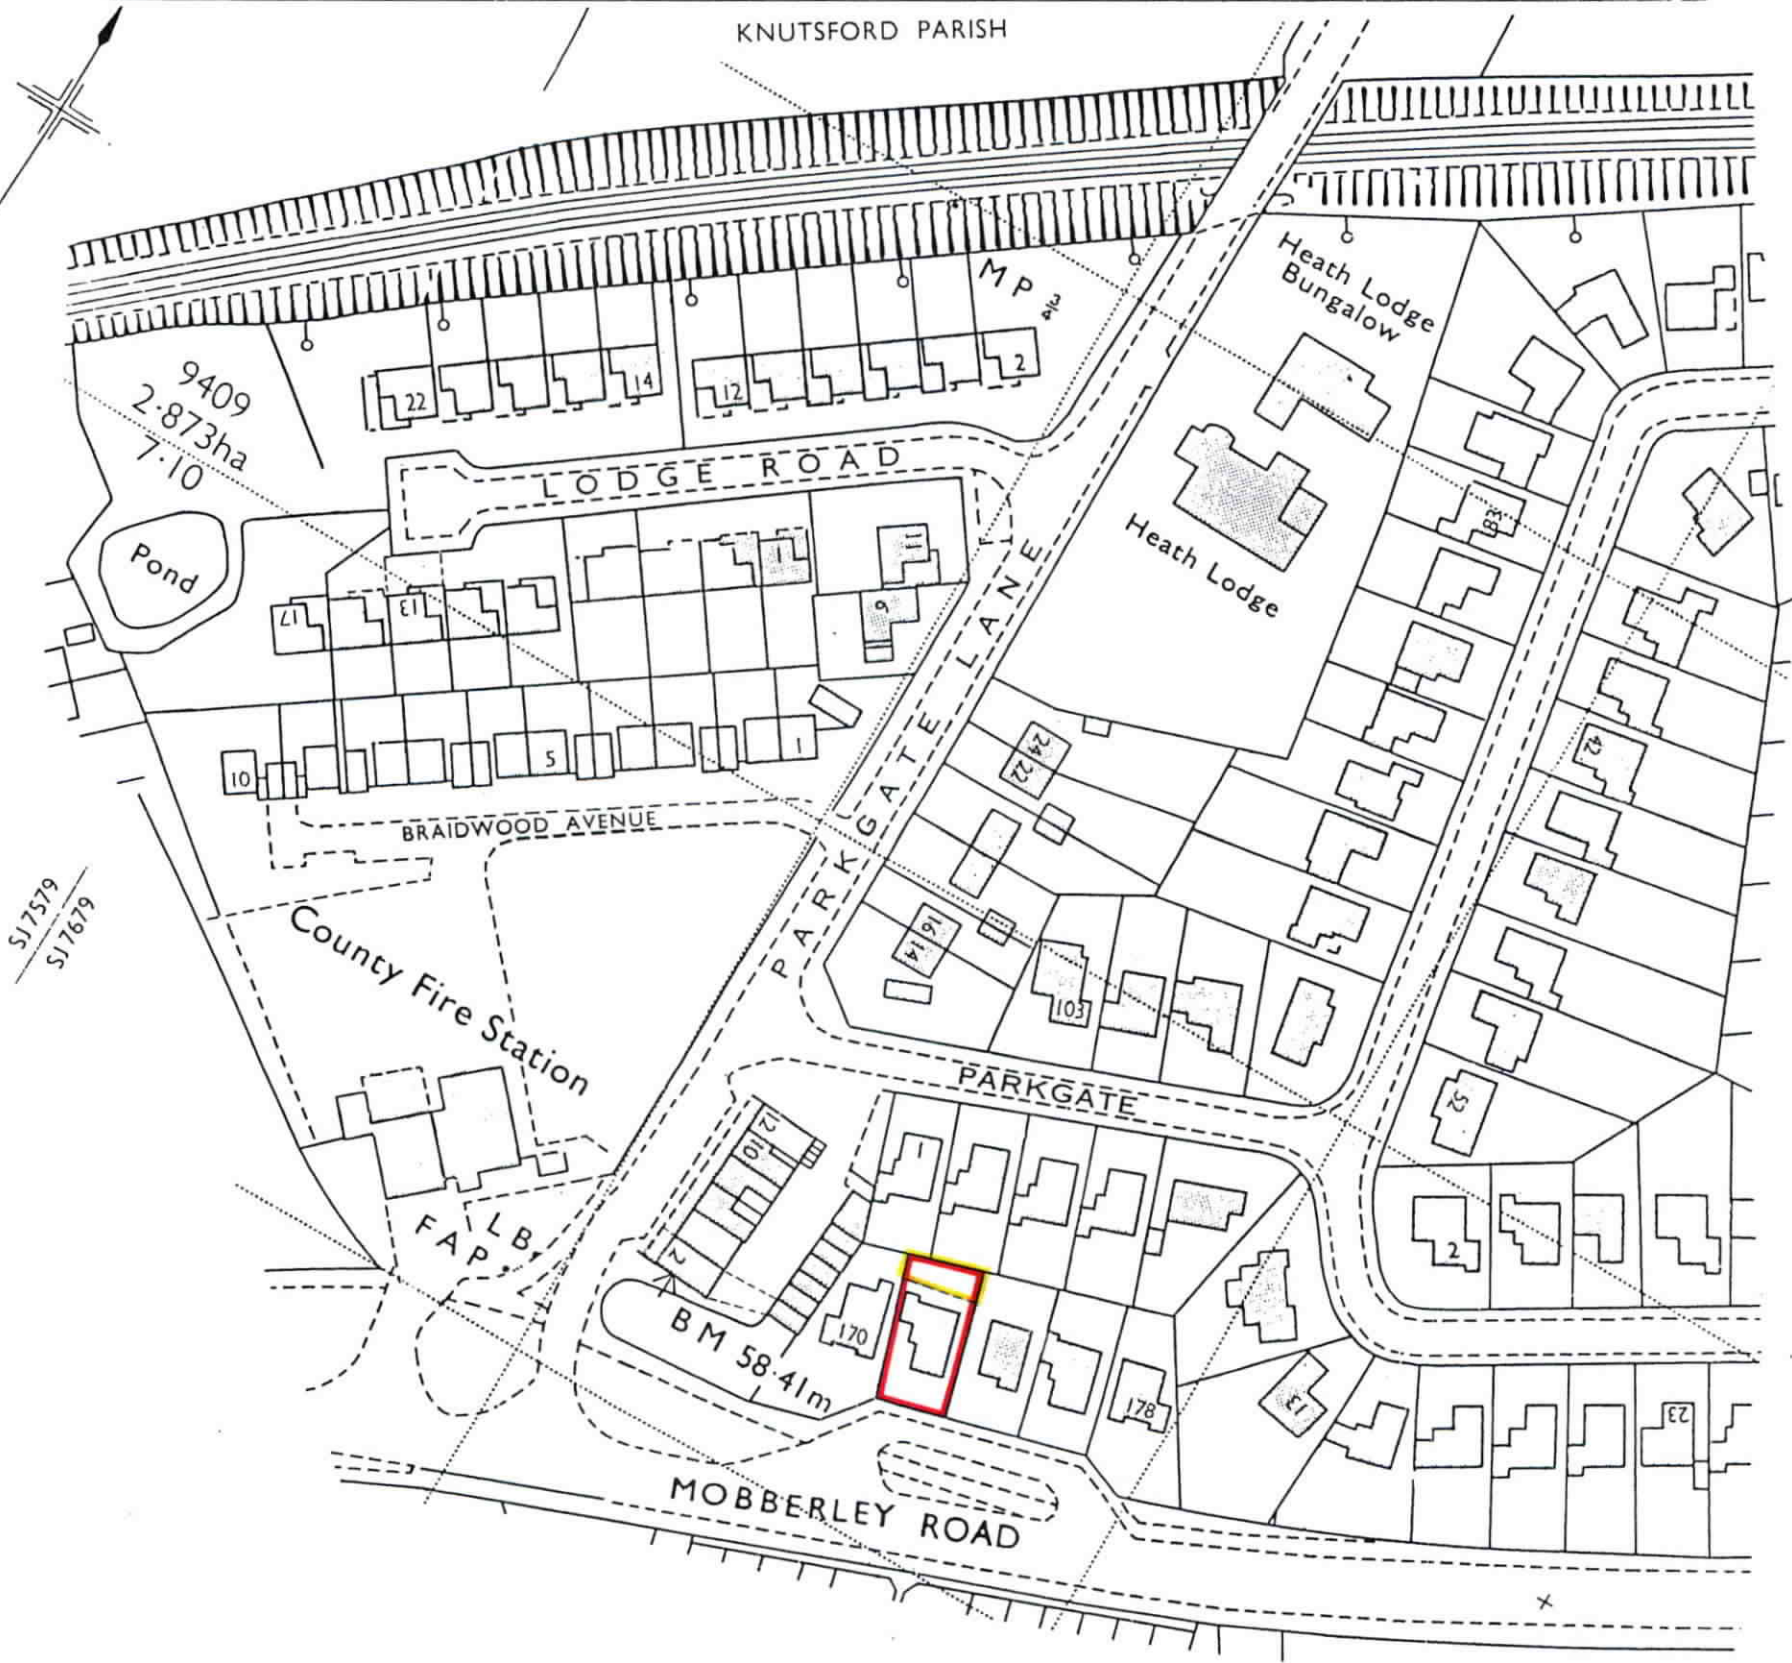

H.M. LAND REGISTRY		TITLE NUMBER	
		CH 429191	
ORDNANCE SURVEY PLAN REFERENCE	SJ 7679	SECTION C	Scale 1/1250 Enlarged from 1/2500
COUNTY CHESHIRE	DISTRICT MACCLESFIELD		© Crown copyright 1977

This is a print of the view of the title plan obtained from HM Land Registry showing the state of the title plan on 30 April 2021 at 16:06:23. This title plan shows the general position, not the exact line, of the boundaries. It may be subject to distortions in scale. Measurements scaled from this plan may not match measurements between the same points on the ground.

This title is dealt with by HM Land Registry, Birkenhead Office.

© Crown Copyright. Produced by HM Land Registry. Reproduction in whole or in part is prohibited without the prior written permission of Ordnance Survey. Licence Number 100026316.